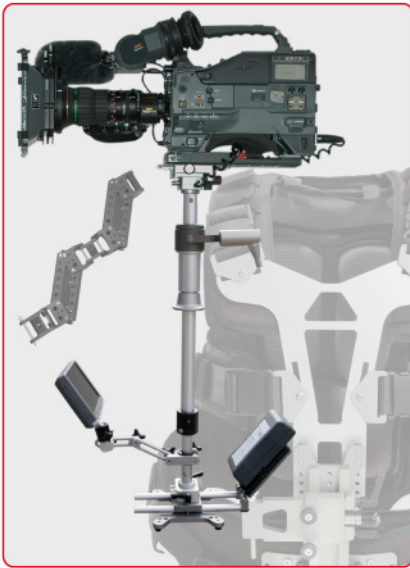

PRO CN

- Max. camera weight up to 8,0 kg / 17.6 lbs
- Brand-new vest with angle adjustment for spring arm and vertical adjustment
- Side-2-Side module PRO (smooth adjustment)
- Special power block connections (AV / power)
- Monitorholder PRO and 7" LCD monitor
- Tool-free gimbal clamp
- Telescopic post PRO

PRO

- Max. camera weight up to 5,0 kg / 11 lbs
- Brand-new vest with angle adjustment for spring arm and vertical adjustment
- Side-2-Side module PRO (smooth adjustment)
- Special power block connections (AV / power)
- Monitorholder PRO and 7" LCD monitor
- Tool-free gimbal clamp
- Telescopic post PRO

DYNAMIC

- Max. camera weight up to 5,0 kg / 11 lbs
- Brand-new vest with angle adjustment for spring arm
- Side-2-Side module GO
- Video-cable running in the post
- Monitorholder DYNAMIC and 7" LCD monitor
- Telescopic post

LIGHT

- Max. camera weight up to 3,5 kg / 7.7 lbs
- Brand-new vest with angle adjustment for spring arm
- Side-2-Side module GO
- Telescopic post